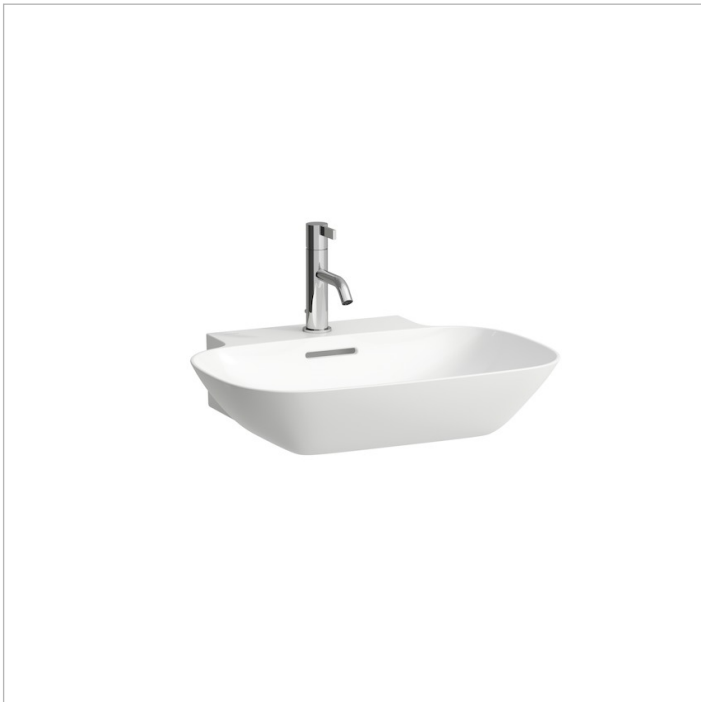

## INO

#### Countertop Washbasin

#### Dimensions

Length: 22 1/16 inch

Width: 17 11/16 inch

Height: 4 12/16 inch

#### Specification text

Countertop Washbasin INO

SaphirKeramik (unique extra strong ceramic material)

Inside dimensions: 21 9/16" x 13 6/16"

Meets or exceeds the following:

ASME 112.19.2, cUPC/IAPMO listed